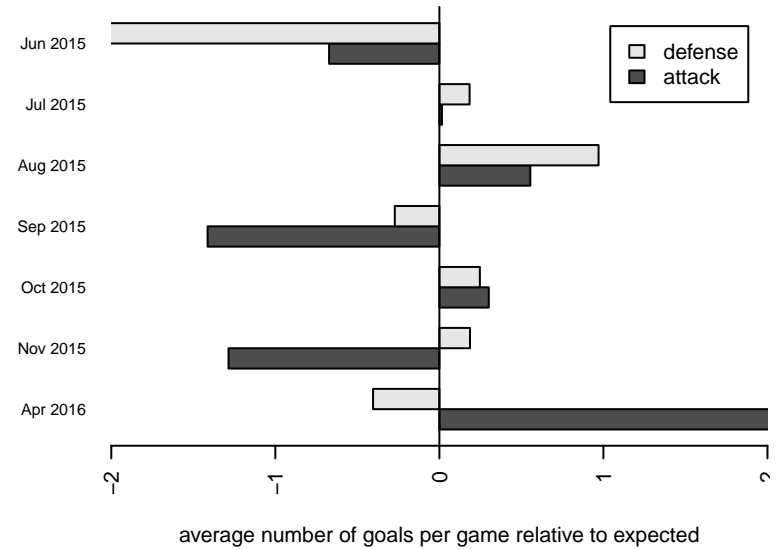

Performance relative to 13 month average