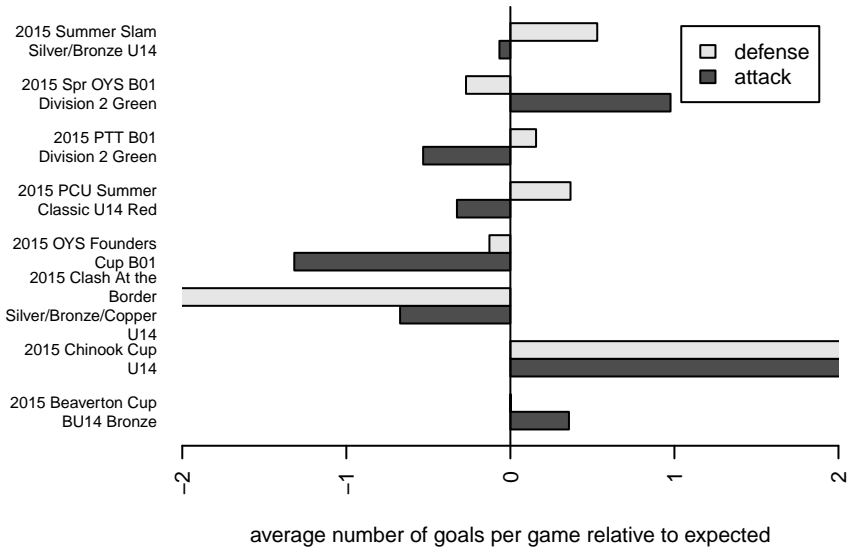

Venues played:
 2015 Clash At the Border Silver/Bronze/Copper
 2015 PCU Summer Classic U14 Red
 2015 Beaverton Cup BU14 Bronze
 2015 Chinook Cup U14
 2015 Summer Slam Silver/Bronze U14
 2015 PTT B01 Division 2 Green
 2015 OYS Founders Cup B01
 2015 Spr OYS B01 Division 2 Green

**attack and defense variance (black dot)
relative to other teams
and top 10 in region**

**attack and defense rating
relative to others at age
and all opponents in last 13 months**

Performance relative to 13 month average