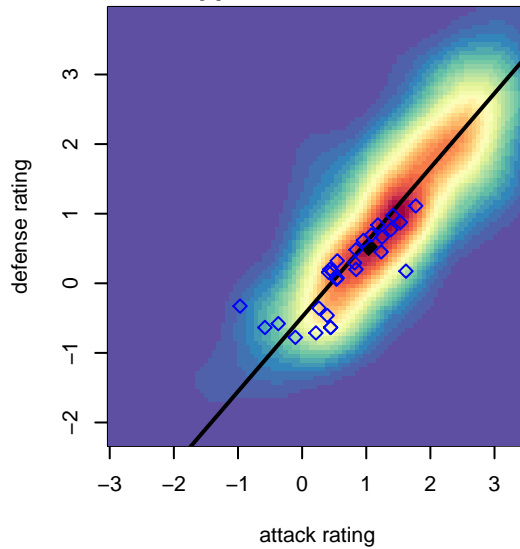

Westside Timbers Mundial B01

Westside Timbers
 Beaverton, OR
 B01 total strength=1025
 attack=2.82 defense=1.69
 fall league = PTT B01 Div 2 Green
 spr league = Spr OYS B01 Div 2 Green
 notes= Reyes 2015

alt names used:
 WT B01 Mundial
 Westside Timbers B01 Mundial
 Westside Timbers B01 Mundial
 Westside Timbers B01 Mundial
 WESTSIDE TIMBERSB01 MUNDIAL REYES
 Westside Timbers B01 Mundial
 Westside Timbers B01 Mundial
 WT B01 Mundial

**attack and defense variance (black dot)
relative to other teams
and top 10 in region**

**attack and defense rating
relative to others at age
and all opponents in last 13 months**

Performance relative to 13 month average