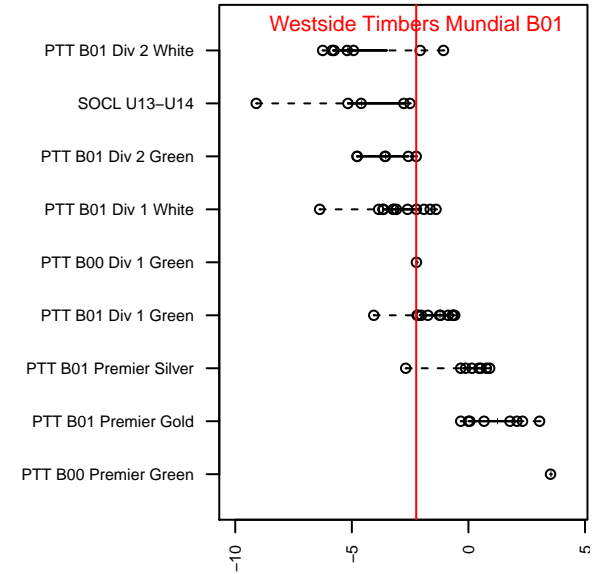

Westside Timbers Mundial B01

Westside Timbers
 Beaverton, OR
 B01 total strength=1025
 attack=2.82 defense=1.69
 fall league = PTT B01 Div 2 Green
 spr league = Spr OYS B01 Div 2 Green
 notes= Reyes 2015

alt names used:
 WT B01 Mundial
 Westside Timbers B01 Mundial
 Westside Timbers B01 Mundial
 Westside Timbers B01 Mundial
 WESTSIDE TIMBERSB01 MUNDIAL REYES
 Westside Timbers B01 Mundial
 Westside Timbers B01 Mundial
 WT B01 Mundial

Venues played:
 2015 Clash At the Border Silver/Bronze/Copper
 2015 PCU Summer Classic U14 Red
 2015 Beaverton Cup BU14 Bronze
 2015 Chinook Cup U14
 2015 Summer Slam Silver/Bronze U14
 2015 PTT B01 Division 2 Green
 2015 OYS Founders Cup B01
 2015 Spr OYS B01 Division 2 Green

**attack and defense variance (black dot)
relative to other teams
and top 10 in region**

**attack and defense rating
relative to others at age
and all opponents in last 13 months**

Performance relative to 13 month average