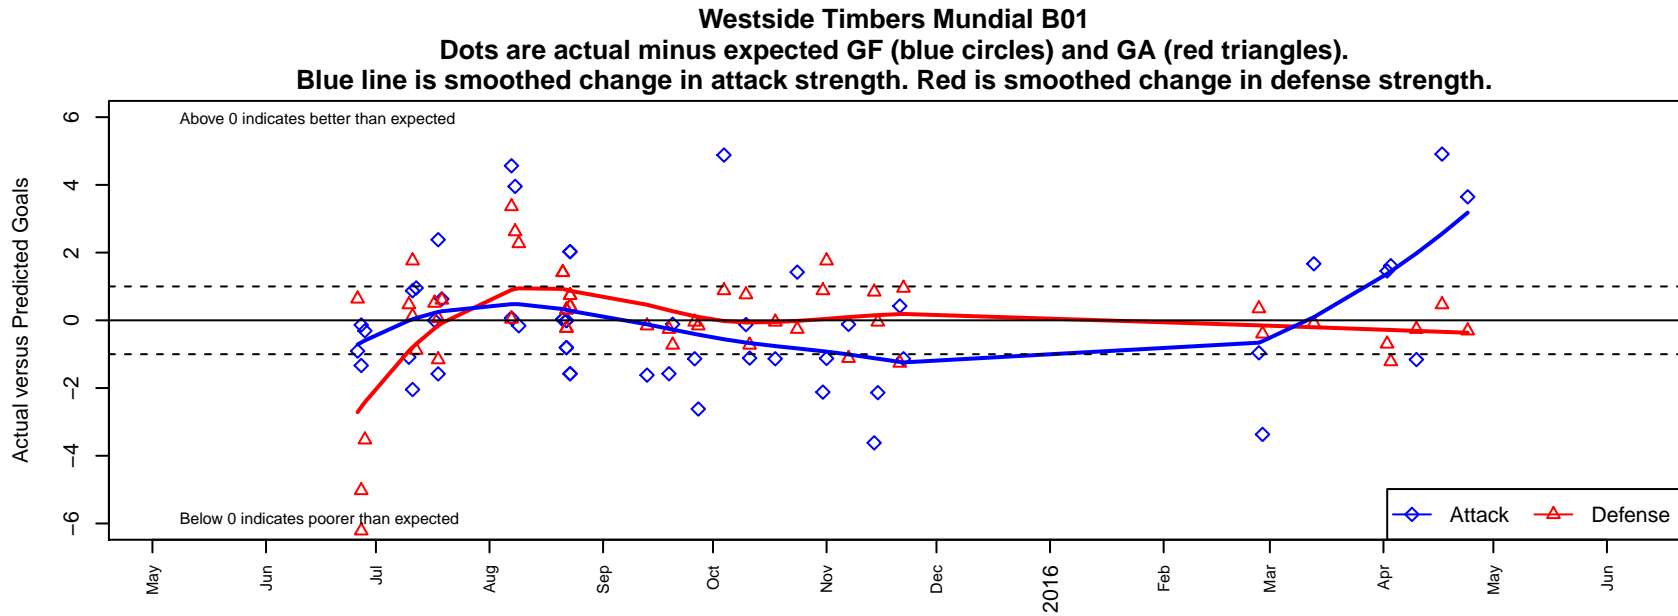

Westside Timbers Mundial B01

Westside Timbers
 Beaverton, OR
 B01 total strength=1025
 attack=2.82 defense=1.69
 fall league = PTT B01 Div 2 Green
 spr league = Spr OYS B01 Div 2 Green
 notes= Reyes 2015

**attack and defense variance (black dot)
relative to other teams
and top 10 in region**

**attack and defense rating
relative to others at age
and all opponents in last 13 months**

Performance relative to 13 month average